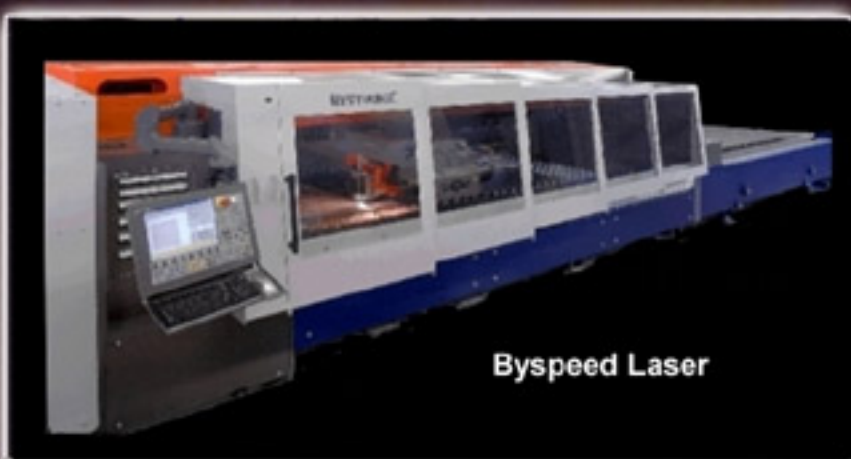

ESP LASER CUTTING LTD

WELCOME to ESP LASER CUTTING LTD based in Rotherham, South Yorkshire. We offer a complete cutting service with over 38 years experience in the trade. Continuous demand for our services from an ever increasing customer base has shown the dedication to customer satisfaction. Our location has proved to be an excellent base for our company, one mile from the M1 motorway network.

Why are we better

Due to our cost effective operation, we are able to offer excellent quality and backup at the right price. Our working operation is streamlined for your benefit as follows.

Administration and Customer Care

On-line programming from sales reduces administration costs and gives clear precise information for both production and customer care.

Sales and Marketing

Computerised quotations sameday at the right price with personal attention to detail.

Byspeed Laser

Capacity List Water Jet

- 100mm Aluminium
- 100mm Stainless Steel
- 70mm Titanium
- 100mm Rubber
- 100mm Plastic
- 20mm Glass